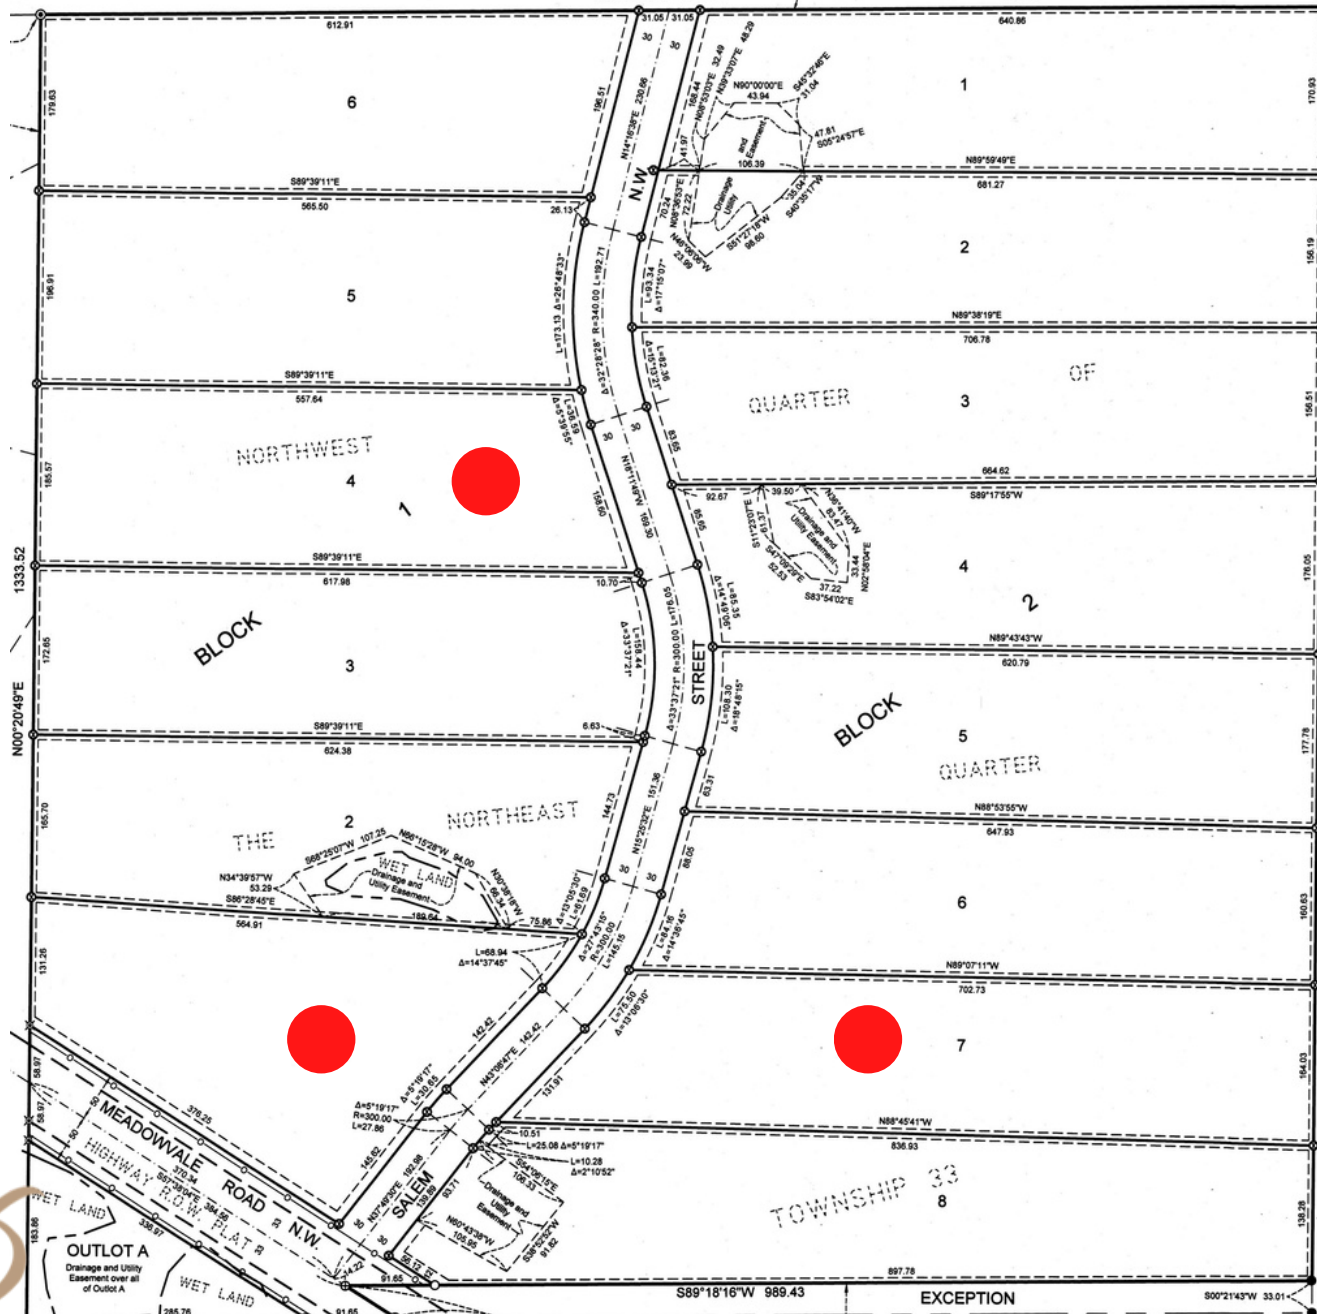

Pullar Prairie

Map Key

 **SOLD**

www.sotahomes.com

Information is deemed to be reliable but not guaranteed. Lot holds change daily