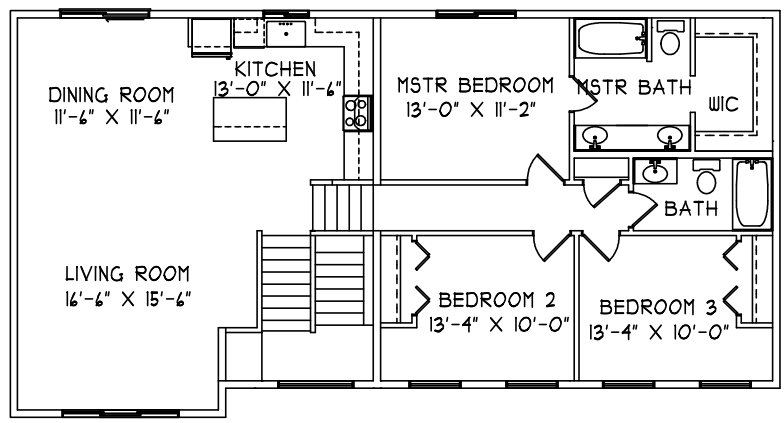

"WILLOW"
1451 SQ FT
3 BED, 2 BATH
3 CAR GARAGE

This plan is copy written and is property of Price Custom Homes. Any unauthorized use will result in monetary penalties.