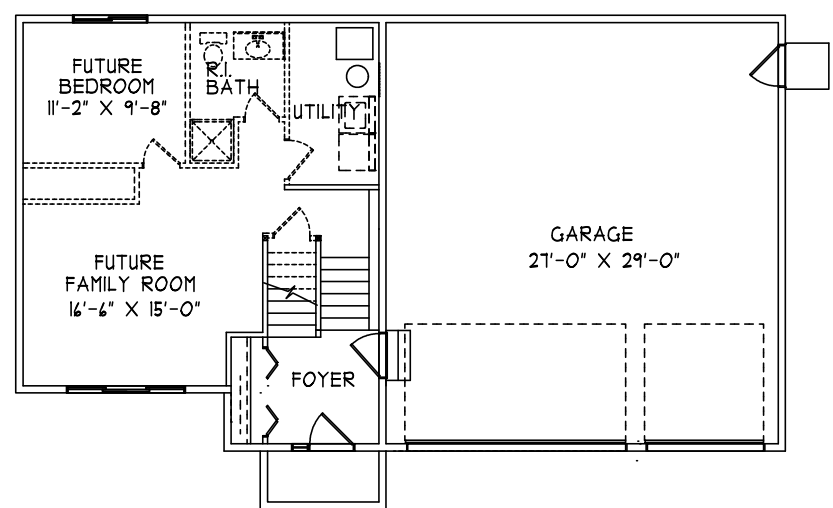

"WILLOW"
1451 SQ FT
3 BED, 2 BATH
3 CAR GARAGE

This plan is copy written and is property of Price Custom Homes. Any unauthorized use will result in monetary penalties.