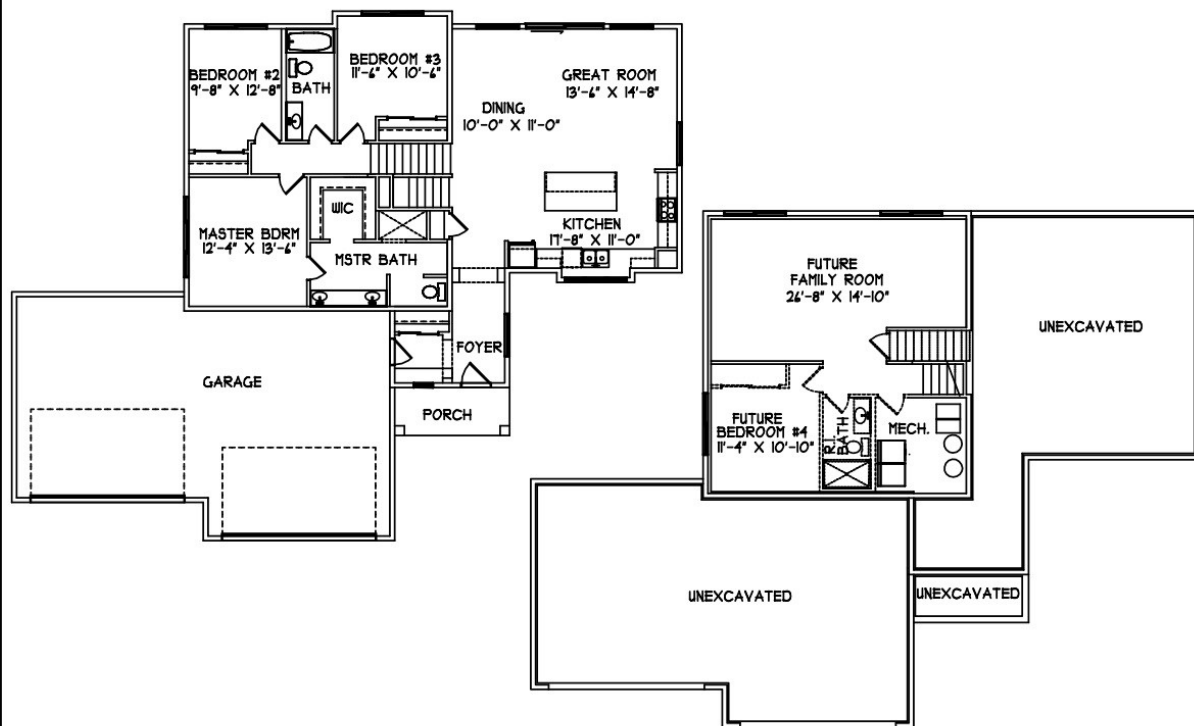

"WHITE PINE"
1672 SQ FT
3 BED, 2 BATH
4 CAR GARAGE

This plan is copy written and is property of Price Custom Homes. Any unauthorized use will result in monetary penalties.