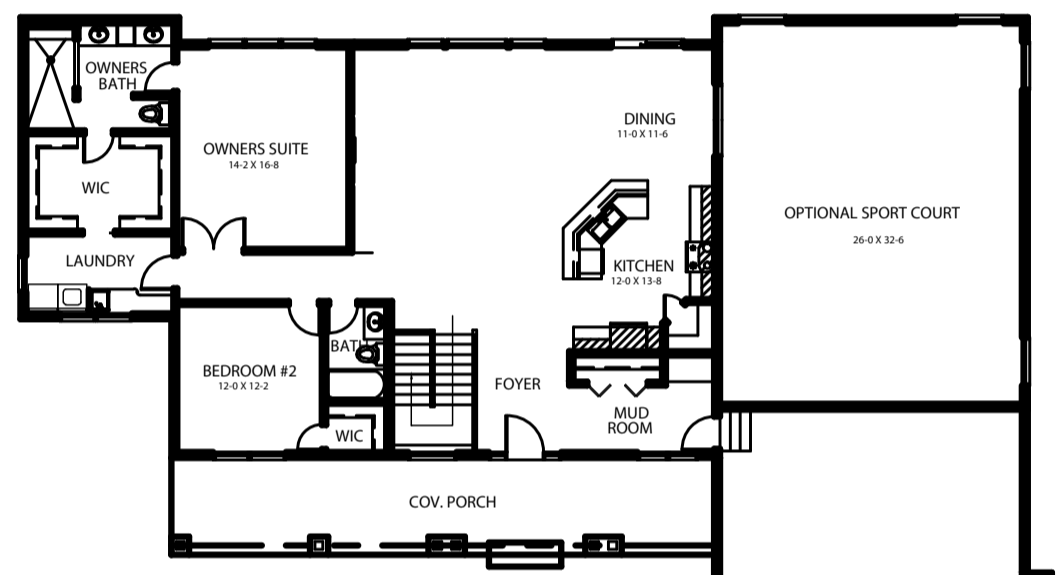

THE DRIFTWOOD

2 Bed, 2 Bath - 1884 sqft Main Floor
 1732 sq ft Basement
 Total Finished 3616 sqft

MAIN FLOOR
 1,884 SQ. FT.

OPTIONAL L.L. FIN.
 1,732 SQ. FT.
 OPTIONAL SPORT COURT
 845 SQ. FT.