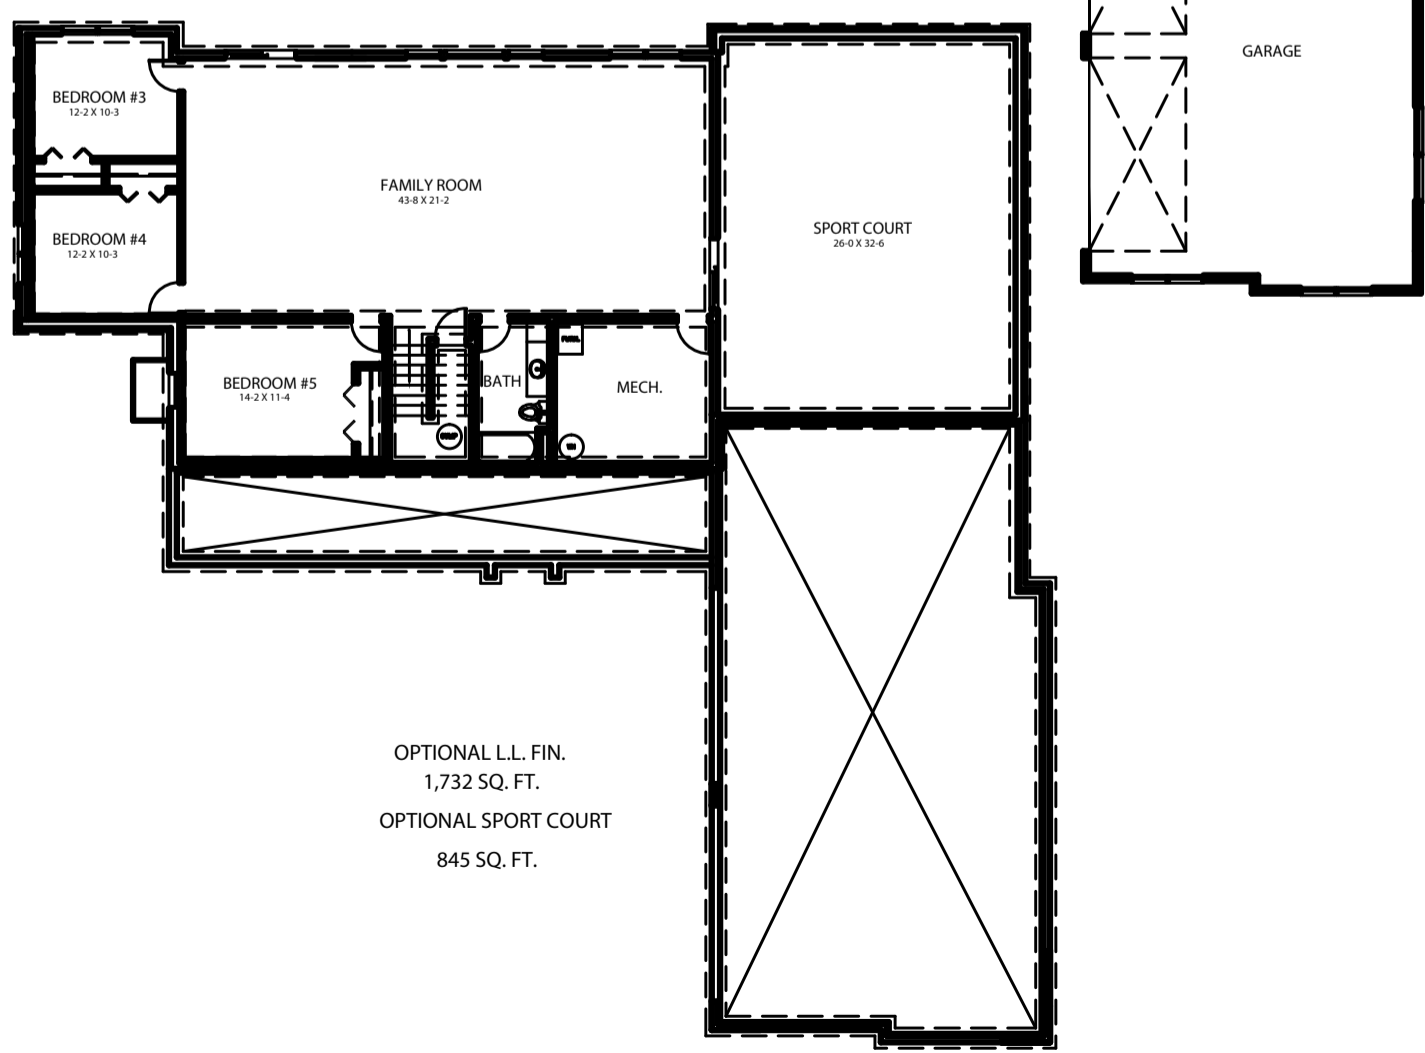

THE DRIFTWOOD

2 Bed, 2 Bath - 1884 sqft Main Floor
 1732 sq ft Basement
 Total Finished 3616 sqft

MAIN FLOOR
 1,884 SQ. FT.

OPTIONAL L.L. FIN.
 1,732 SQ. FT.
 OPTIONAL SPORT COURT
 845 SQ. FT.