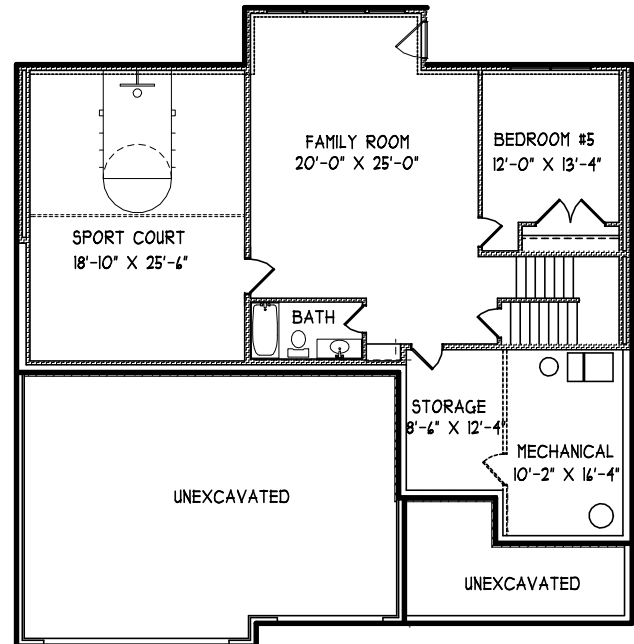

“ Brittney ”
4870 SQ FT
5 BED, 5 BATH
3 CAR GARAGE

1272SF

2100SF