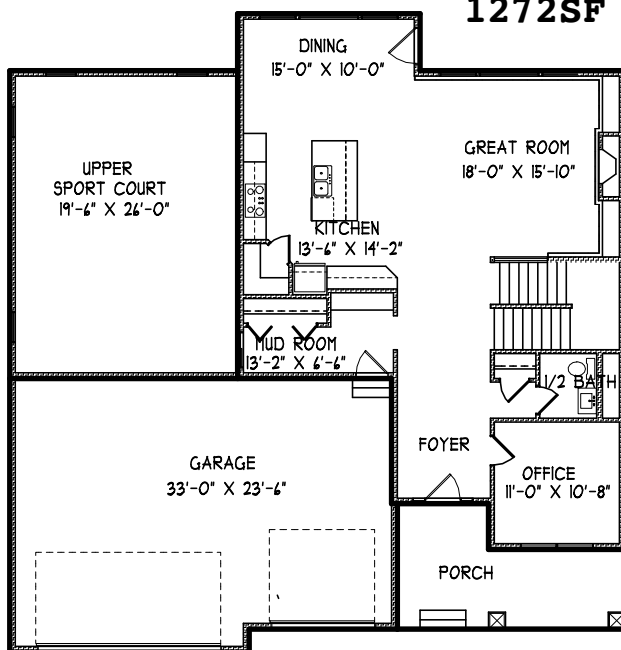

“ Brittney ”
4870 SQ FT
5 BED, 5 BATH
3 CAR GARAGE

1272SF

2100SF