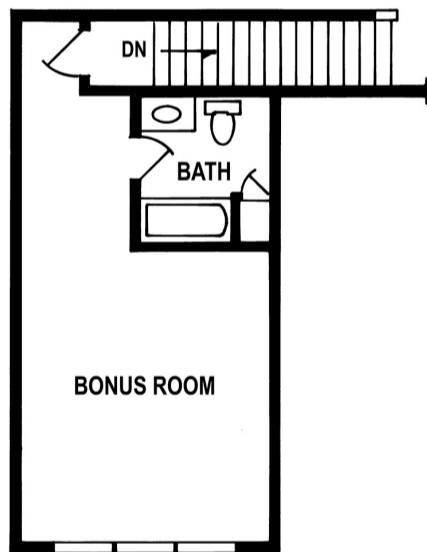

THE ASPEN RAMBLER

4 Bed, 3 Bath - 2341 sqft Main Floor
Total Finished 2341 sqft

Upper Level

Main Level

4 CAR GARAGE
44-0 x 28-0