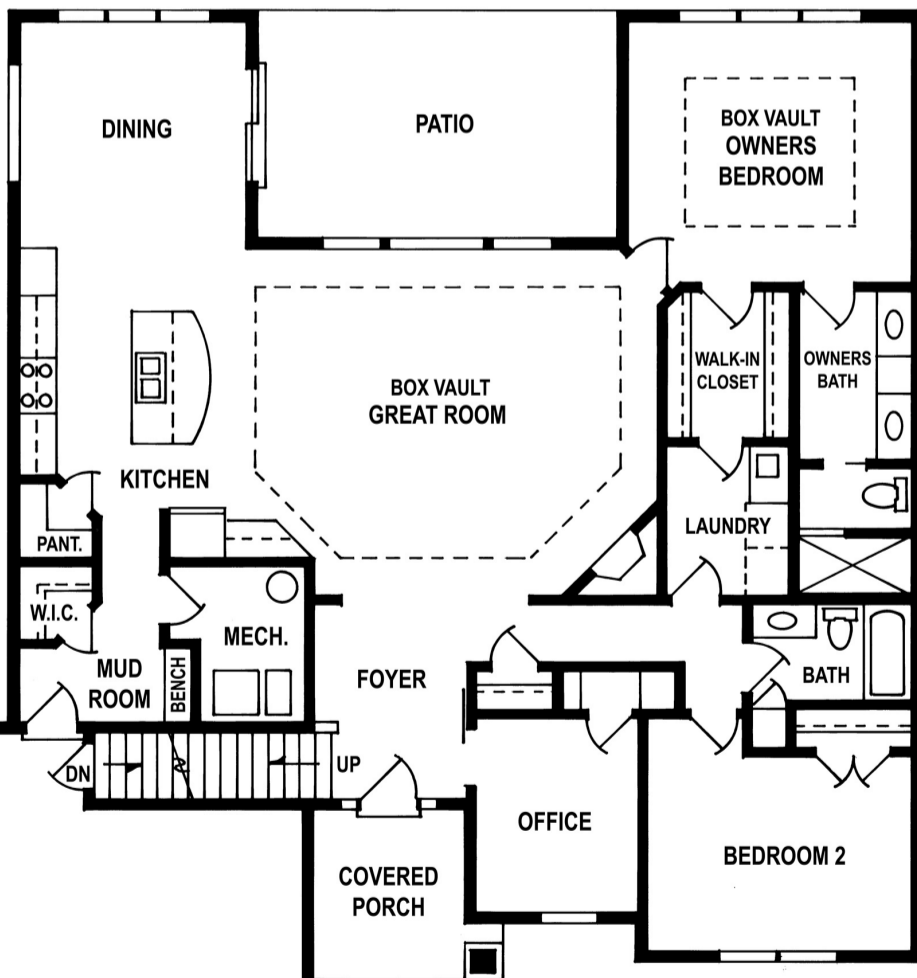

THE ASPEN RAMBLER

4 Bed, 3 Bath - 2341 sqft Main Floor
Total Finished 2341 sqft

Upper Level

Main Level

4 CAR GARAGE
44-0 x 28-0