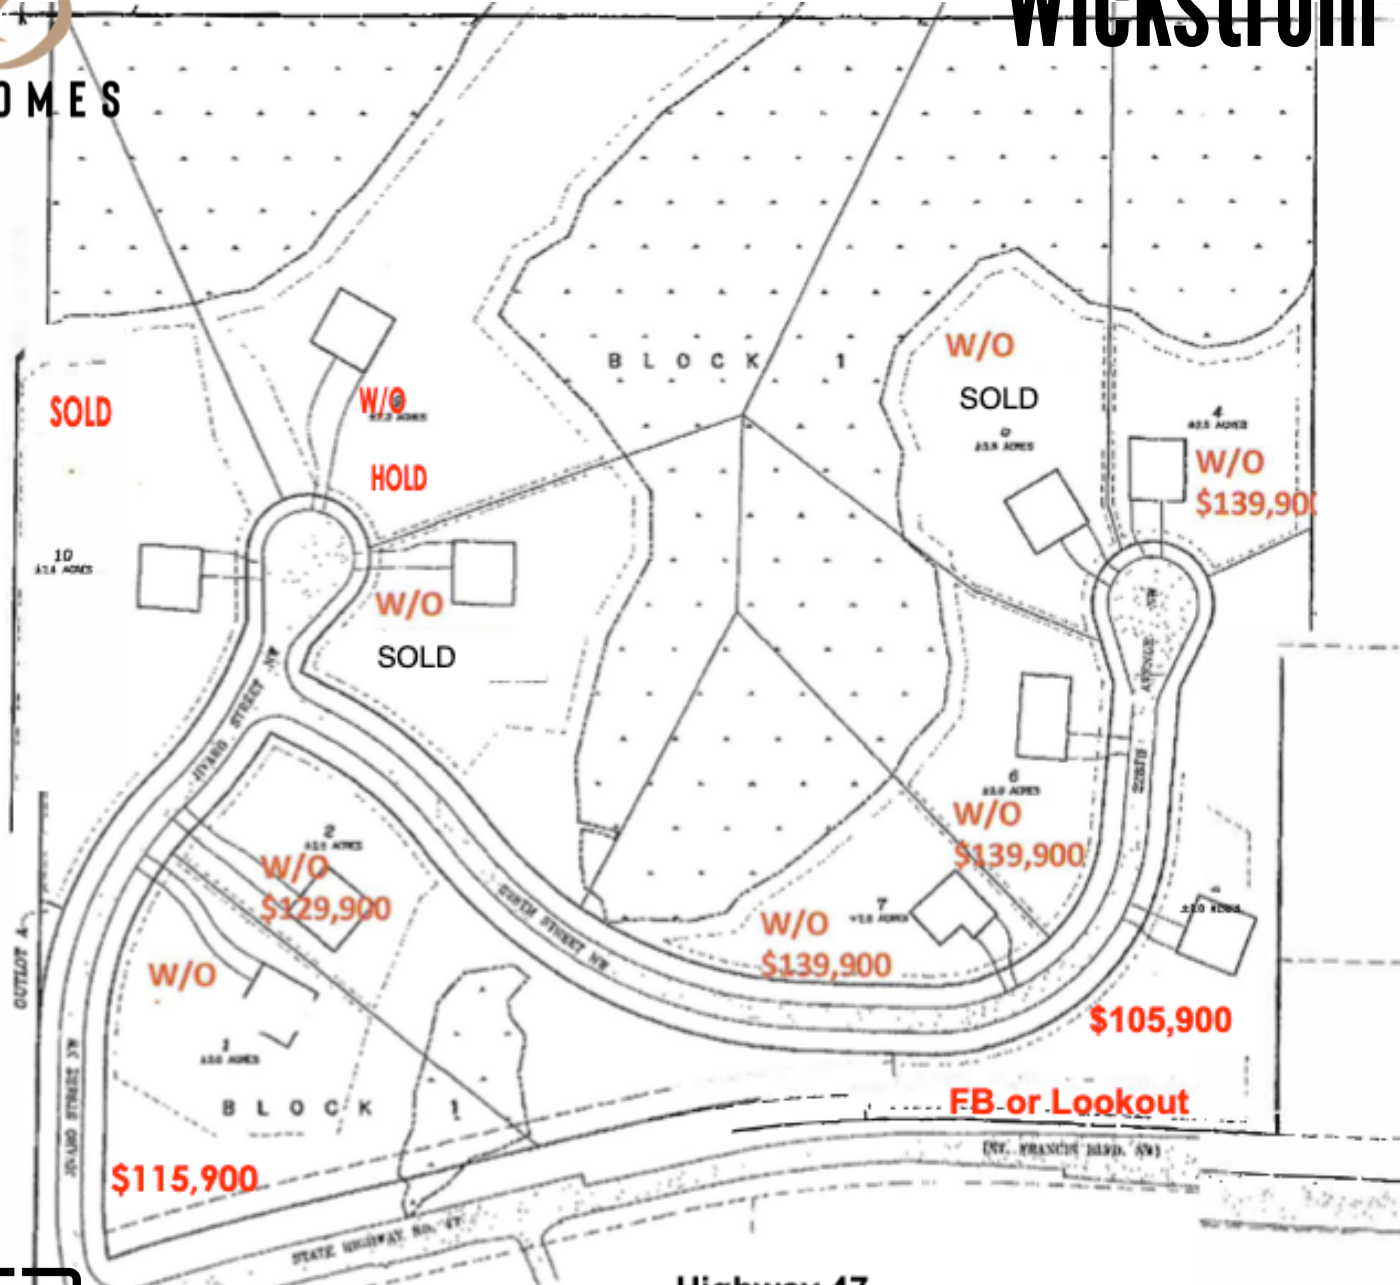

PRICE HOMES

Wickstrom Estates

Highway 47

763.515.6222 | www.sotahomes.com

Information is deemed to be reliable but not guaranteed. Lot holds change daily

Wickstrom Estates Lot Pricing

<u>Block</u>	<u>Lot</u>	<u>Pricing</u>	<u>Acres</u>	<u>Style</u>
1	1	\$115,900	2.0	WO
1	2	\$129,900	2.0	WO
1	3	\$105,900	2.0	FB/LO
1	4	\$139,900	2.5	WO
1	5	SOLD	3.4	--
1	6	\$139,900	2.0	WO
1	7	\$139,900	2.0	WO
1	8	SOLD	2.5	--
1	9	HOLD	7.3	--
1	10	SOLD	2.6	--

WO - Walkout
FB - Full Basement
LO - Lookout